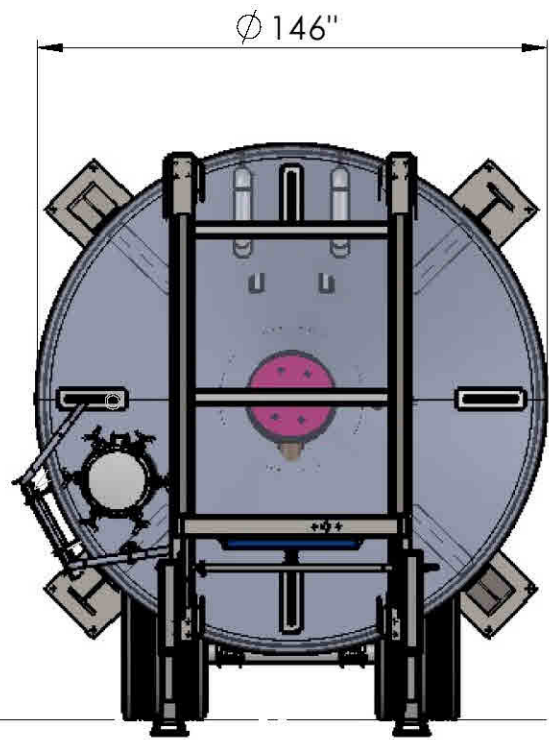

4

2

SILO VERTICAL 4000 CUFT

1" HEX HEA-DG-8 X4

ISOMETRIC VIEW

SKID PLATE
CHASIS REMOVABLE

REMOVABLE
SUSPENSION CHASIS

INSPECTION INTERNAL STAIR

EXTERNAL STAIR W/LIFELINE

REMOVABLE
BEAM

A

B

B

A

A

2

1

4

2

SILO VERTICAL 4000 CUFT

FRONT VIEW

SIDE VIEW

B

B