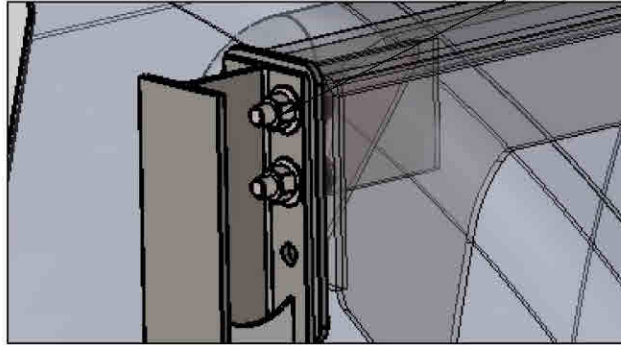

4

2

SILO VERTICAL 4000 CUFT

1" HEX HEA-DG-8 X4

ISOMETRIC VIEW

SKID PLATE
CHASIS REMOVABLE

REMOVABLE
SUSPENSION CHASIS

INSPECTION INTERNAL STAIR

EXTERNAL STAIR W/LIFELINE

REMOVABLE
BEAM

A

B

B

A

A

2

1

4

2

SILO VERTICAL 4000 CUFT

FRONT VIEW

SIDE VIEW

B

B