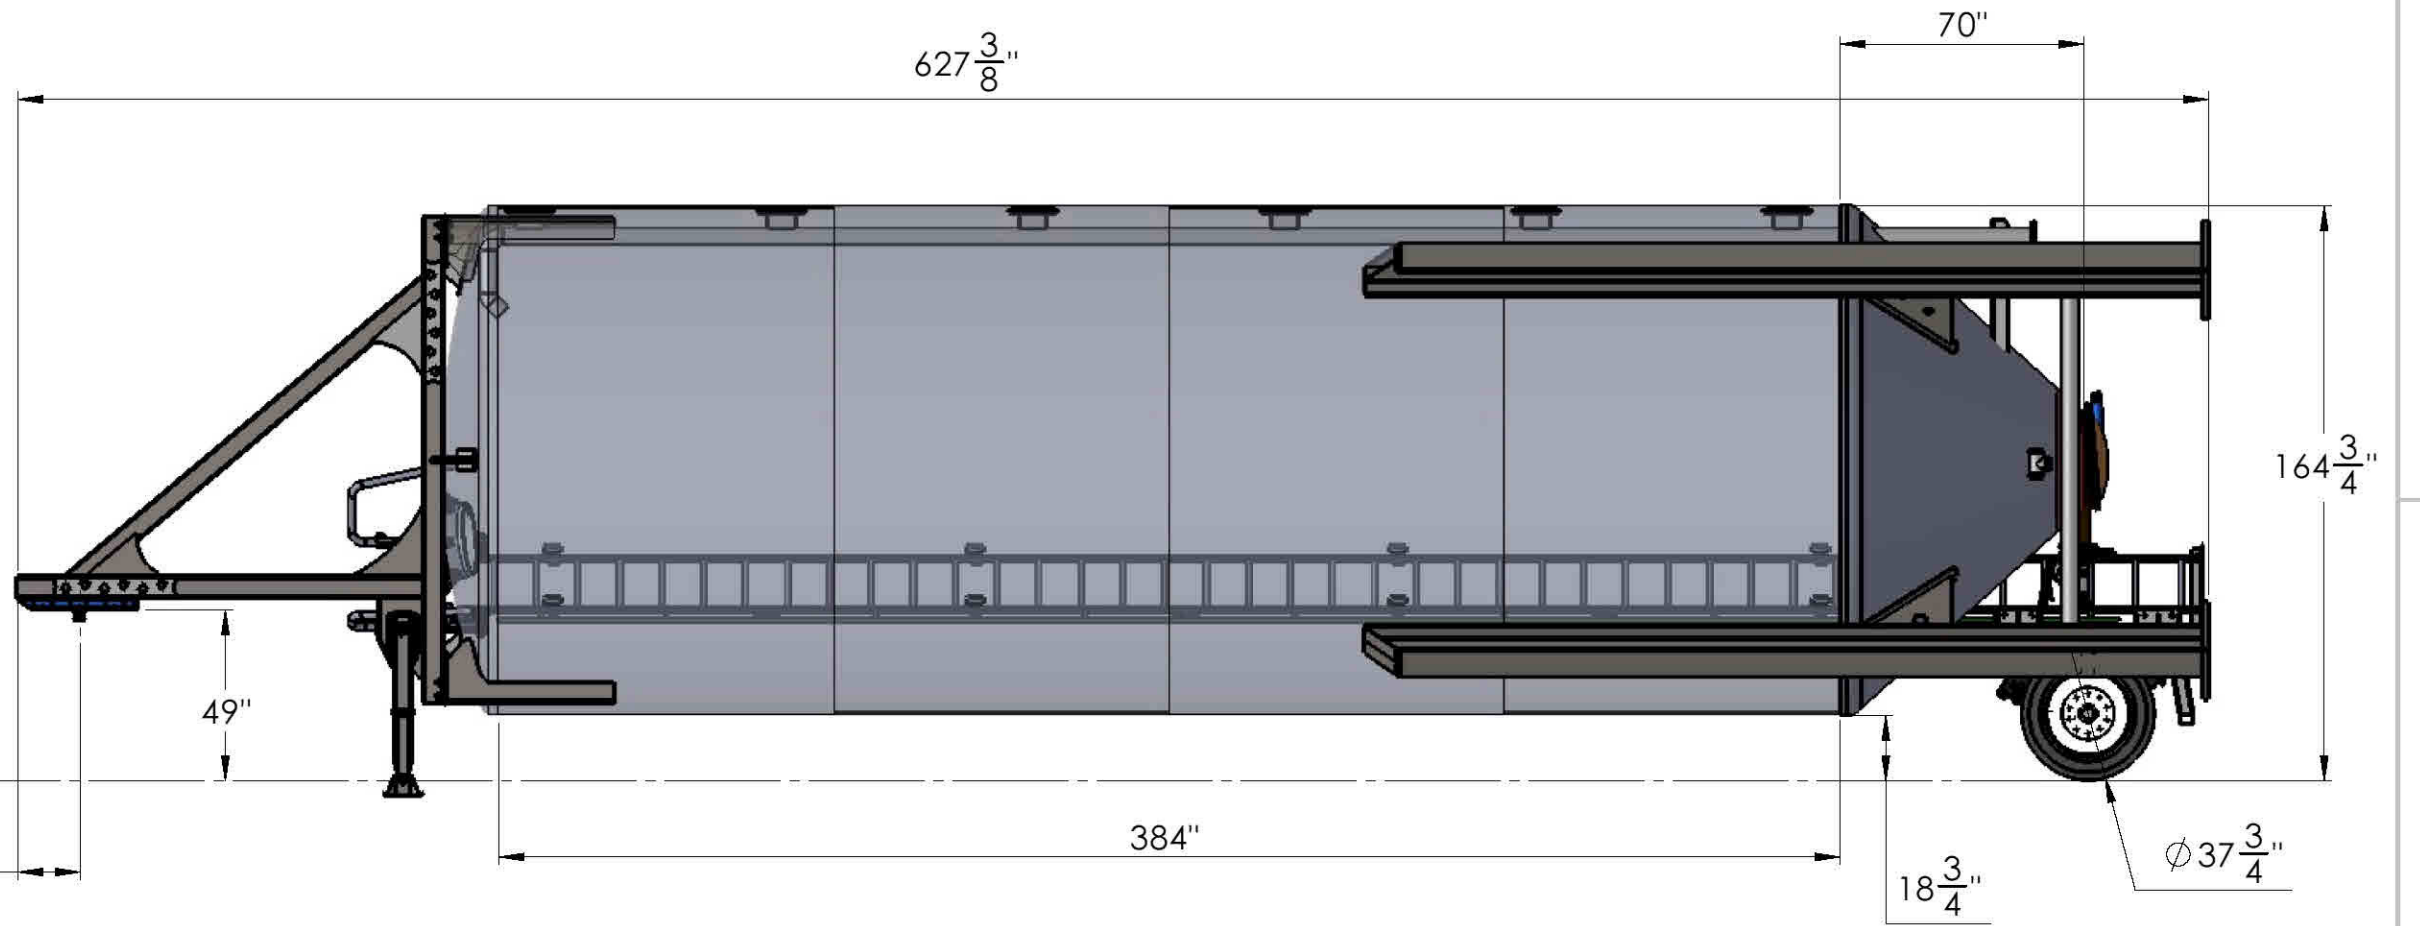

4

2

SILO VERTICAL 4000 CUFT

1" HEX HEA-DG-8 X4

ISOMETRIC VIEW

SKID PLATE
CHASIS REMOVABLE

REMOVABLE
SUSPENSION CHASIS

INSPECTION INTERNAL STAIR

EXTERNAL STAIR W/LIFELINE

REMOVABLE
BEAM

A

B

B

A

A

2

1

4

2

SILO VERTICAL 4000 CUFT

FRONT VIEW

SIDE VIEW

B

B