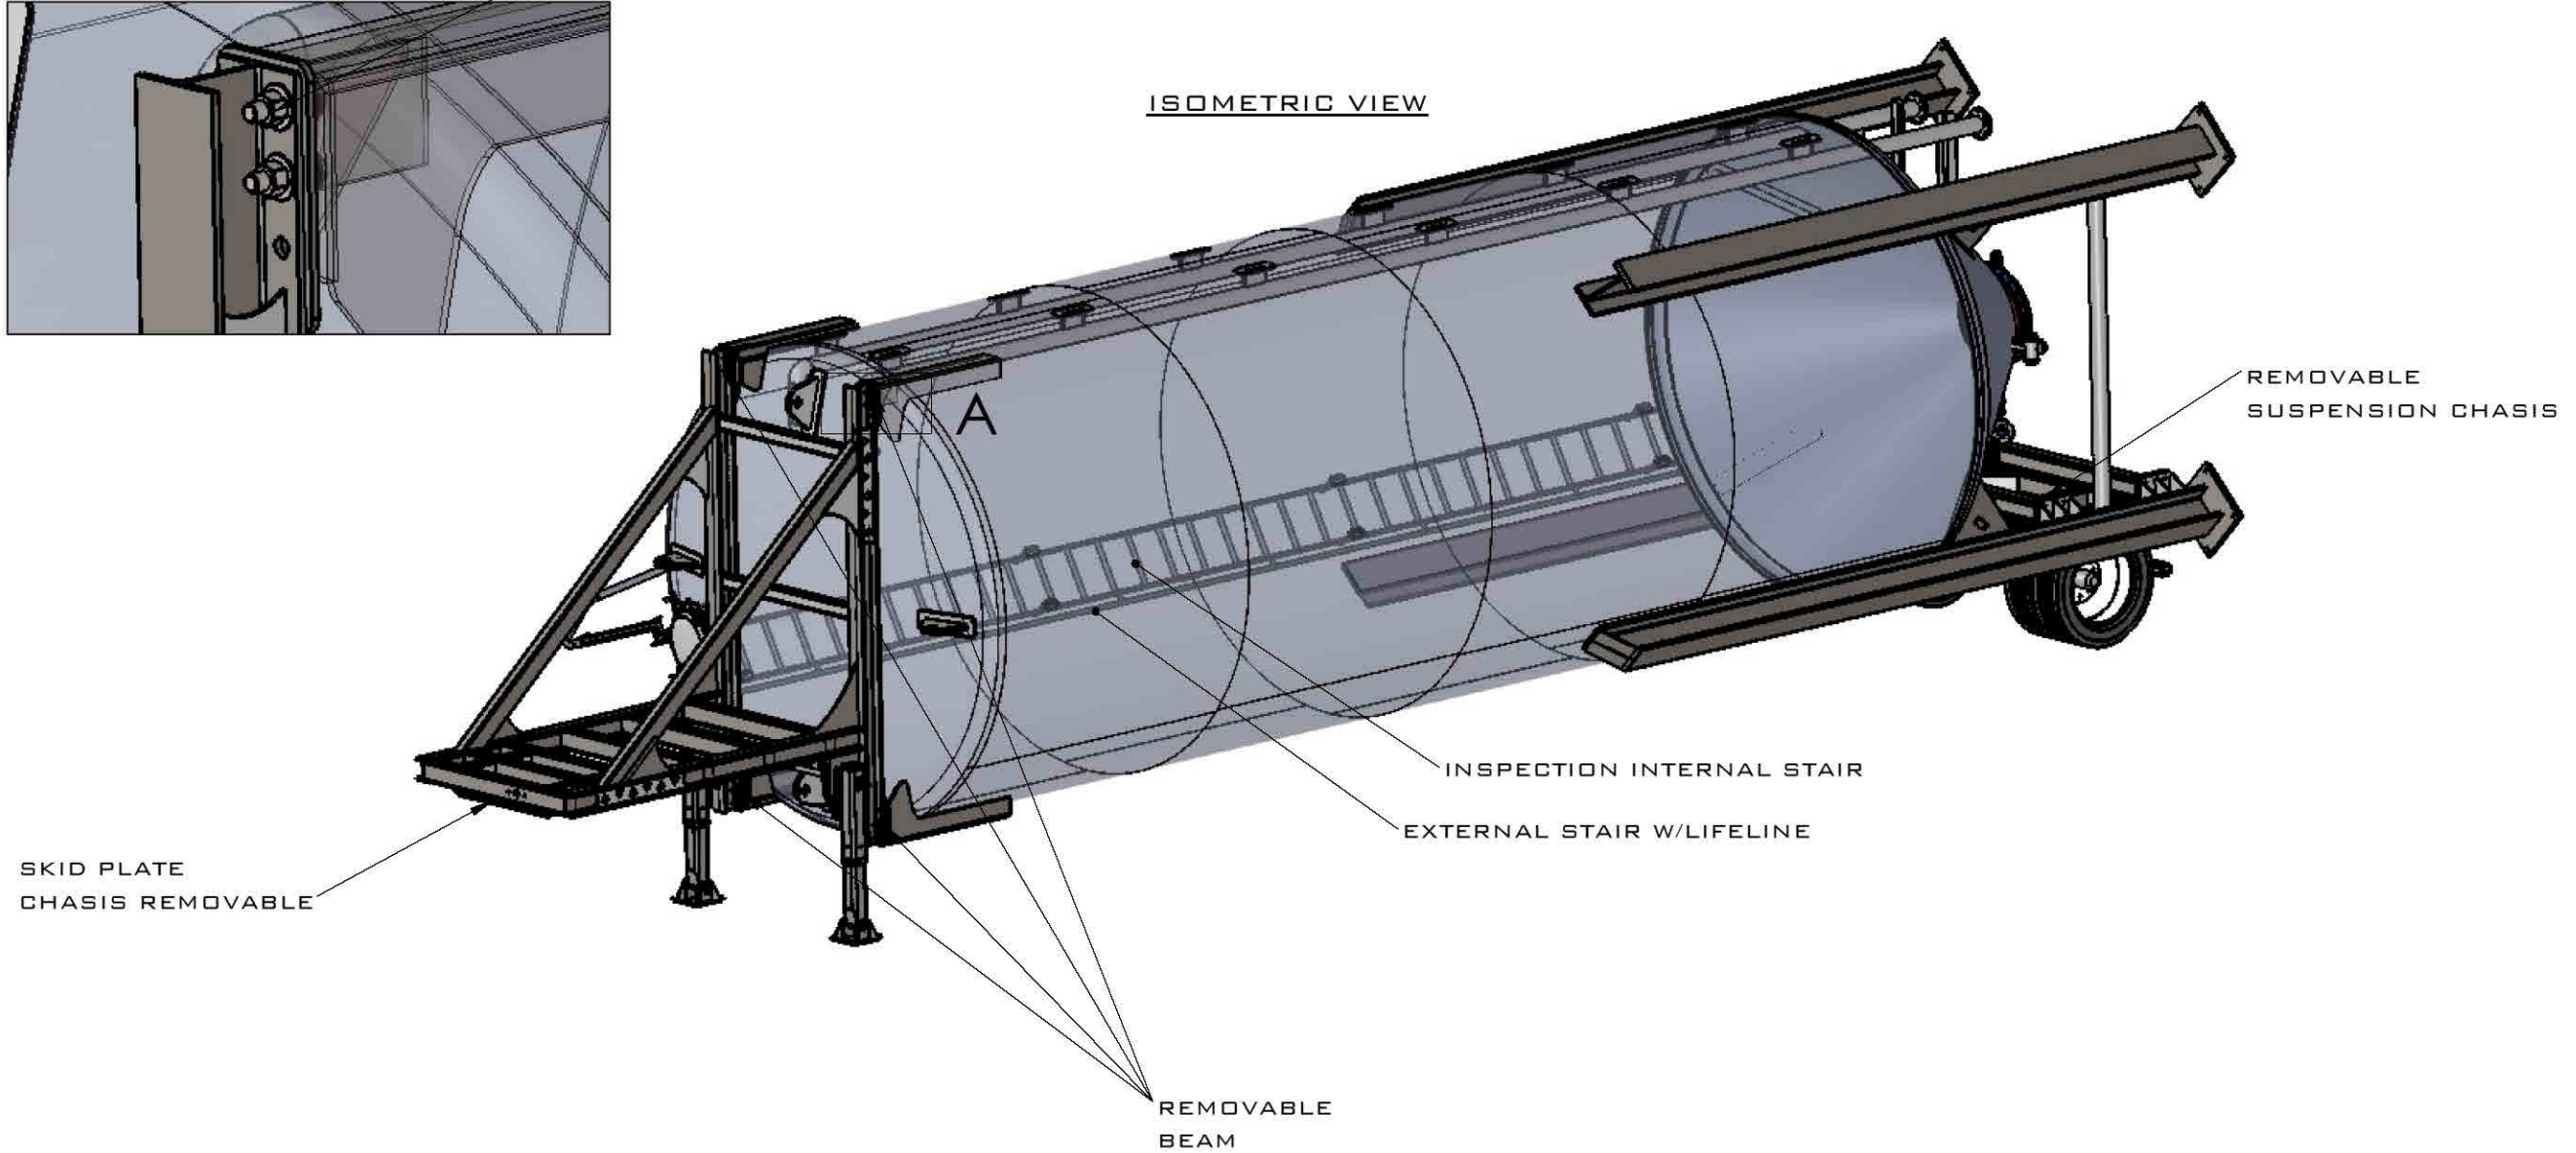

4

2

SILO VERTICAL 4000 CUFT

1" HEX HEA-DG-8 X4

ISOMETRIC VIEW

SKID PLATE
CHASIS REMOVABLE

REMOVABLE
SUSPENSION CHASIS

INSPECTION INTERNAL STAIR

EXTERNAL STAIR W/LIFELINE

REMOVABLE
BEAM

A

B

B

A

A

2

1

4

2

SILO VERTICAL 4000 CUFT

FRONT VIEW

SIDE VIEW

B

B